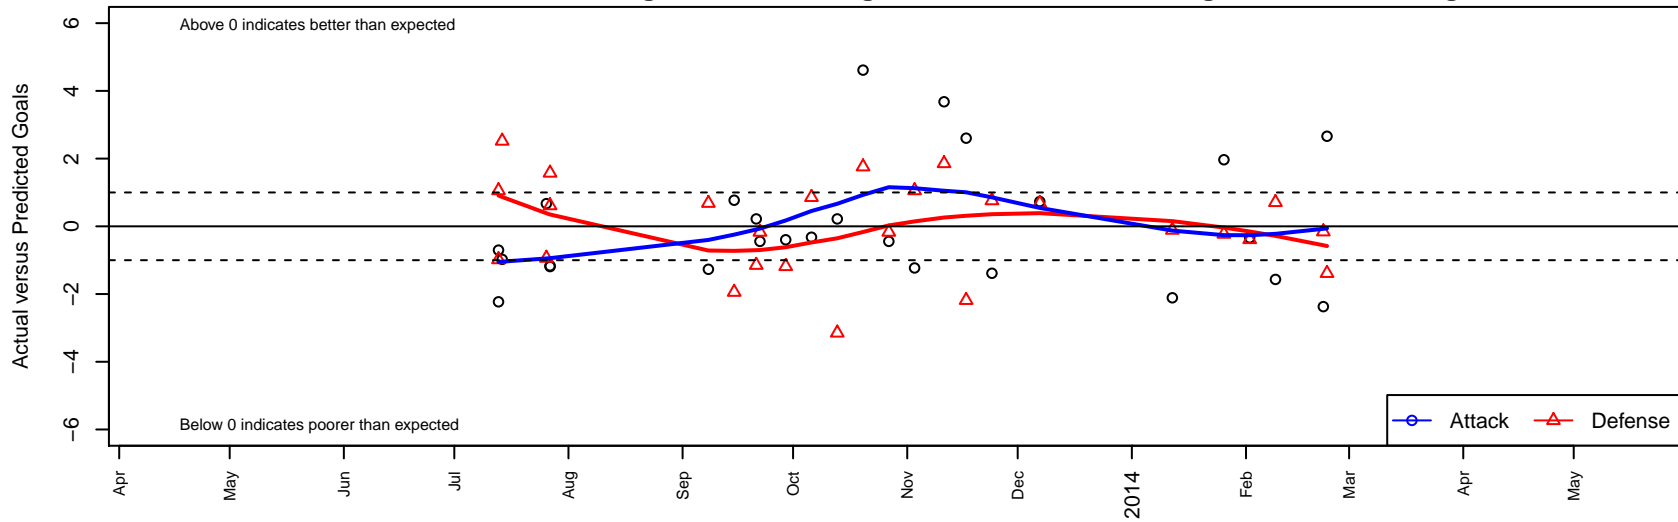

BIFC Blue B95

Bainbridge Island FC
 Bainbridge Island, WA
 B95 total strength=1804
 attack=49.15 defense=21.45
 fall league = RCL B95 Div 2

alt names used:
 BIFC 95 Blue
 BAINBRIDGE ISLAND BIFC 95 BLUE (WA)
 BIFC B95 Blue
 BIFC B95

Venues played:
 Nike Crossfire Challenge 18/19 Gold U19
 Oswego Nike Cup Gold U19
 RCL B95 Div 2
 Challenge Cup B94

BIFC Blue B95
 Dots are actual minus expected GF (blue circles) and GA (red triangles).
 Blue line is smoothed change in attack strength. Red is smoothed change in defense strength.